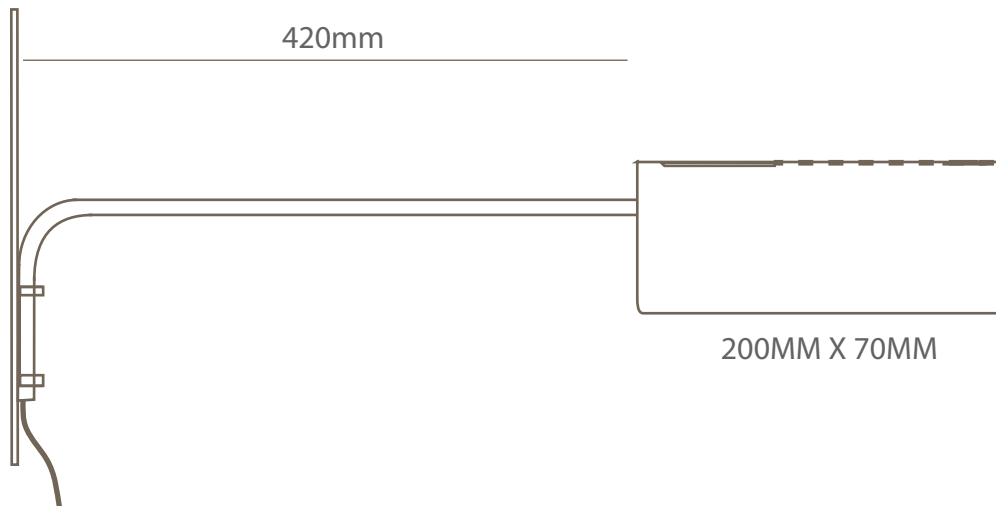

CHARLOTTE PACKE STUDIO

BOROUGH 2016 - bedside reading light version
brass tube,

BOROUGH WALL LIGHT WITH PIVOT ARM
small all brass version - with extended arm.

[e cpdlighting@gmail.com](mailto:cpdlighting@gmail.com) [w charlottepacke.com](http://www.charlottepacke.com) [t +44\(0\)7867802056](tel:+44(0)7867802056)